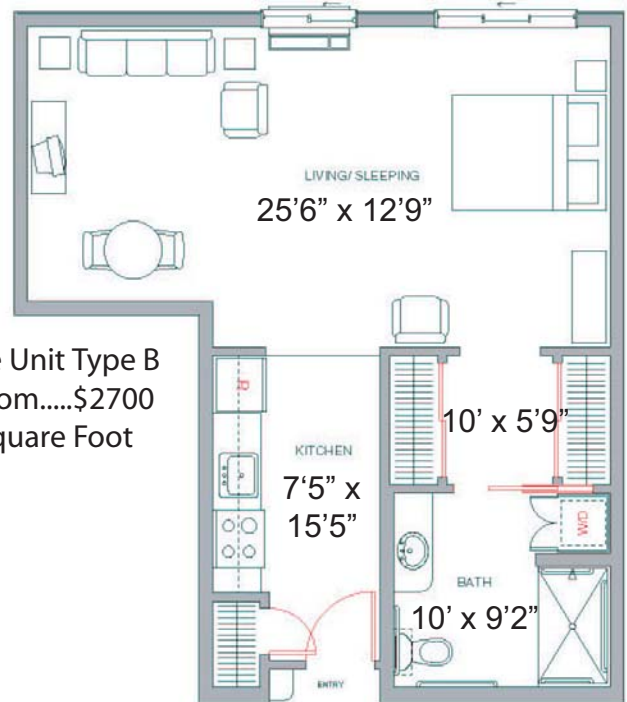

Independent Studio and Studio Alcoves

Room dimensions are close approximations

Studio Alcove Unit Type A
Beginning From.....\$2720
511 Total Square Foot

Studio Unit Type A
Beginning From.....\$2600
509 Total Square Foot

2nd Person Fee = \$400

Studio Alcove Unit Type B
Beginning From.....\$2700
610 Total Square Foot

5801 Sun Lakes Boulevard
Banning, CA 92220
(951) 845-2220

Prices are subject to change without notice.