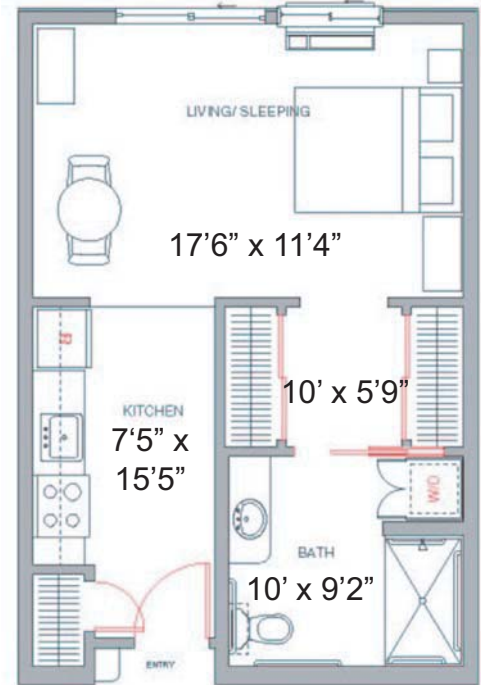

Independent Studio and Studio Alcoves

Room dimensions are close approximations

Studio Alcove Unit Type A
Beginning From.....\$2720
511 Total Square Foot

Studio Unit Type A
Beginning From.....\$2600
509 Total Square Foot

2nd Person Fee = \$400

Studio Alcove Unit Type B
Beginning From.....\$2700
610 Total Square Foot

5801 Sun Lakes Boulevard
Banning, CA 92220
(951) 845-2220

Prices are subject to change without notice.