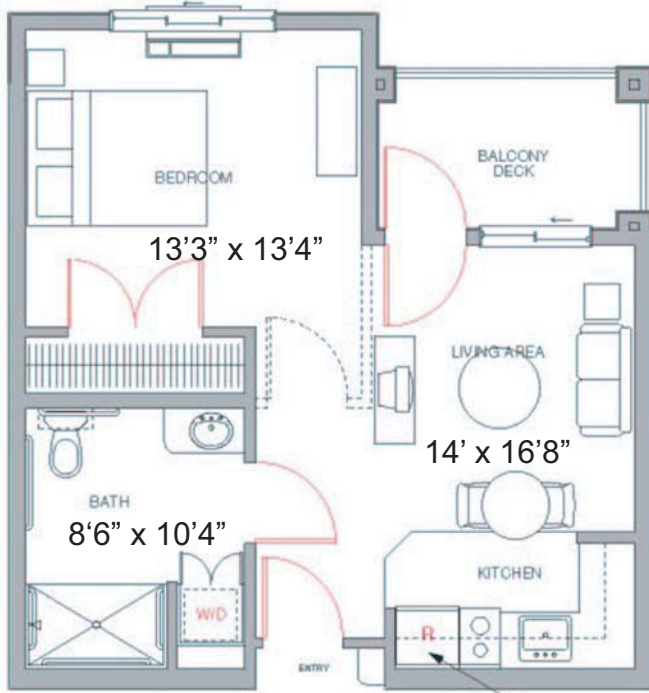

Independent Studio and Studio Alcoves

Room dimensions are close approximations

Studio Alcove Unit Type A
Beginning From.....\$2720
511 Total Square Foot

Studio Unit Type A
Beginning From.....\$2600
509 Total Square Foot

2nd Person Fee = \$400

Studio Alcove Unit Type B
Beginning From.....\$2700
610 Total Square Foot

5801 Sun Lakes Boulevard
Banning, CA 92220
(951) 845-2220

Prices are subject to change without notice.