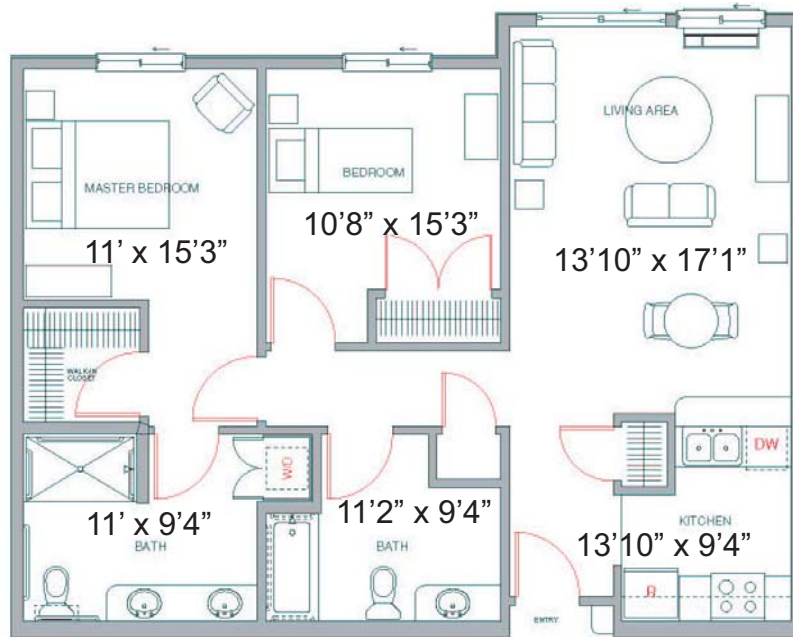

Assisted Two Bedroom Units

Room dimensions are close approximations

Two Bedroom Type A
Beginning From.....\$4125
980 Total Square Foot

2nd Person Fee = \$500

Two Bedroom Type C
Beginning From.....\$4485
1108 Total Square Foot