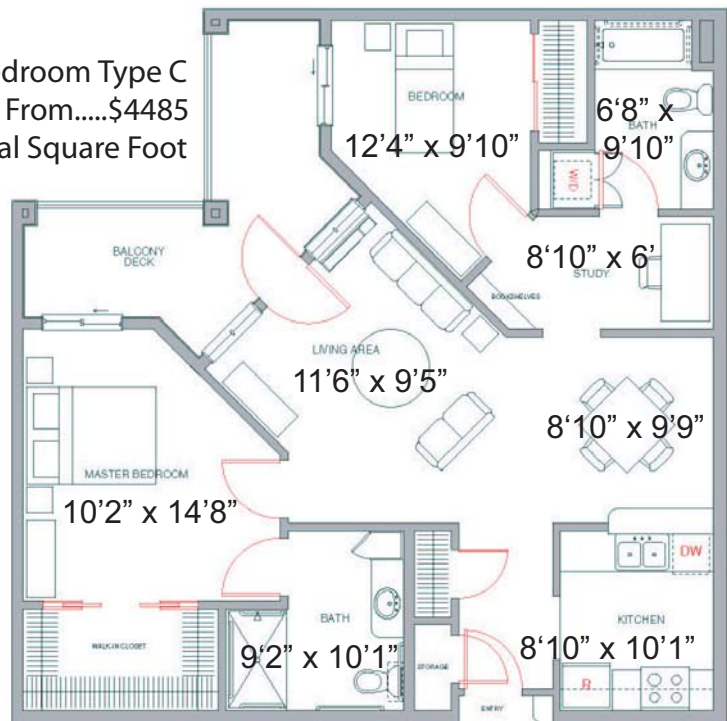

Assisted Two Bedroom Units

Room dimensions are close approximations

Two Bedroom Type A
Beginning From.....\$4125
980 Total Square Foot

2nd Person Fee = \$500

Two Bedroom Type C
Beginning From.....\$4485
1108 Total Square Foot