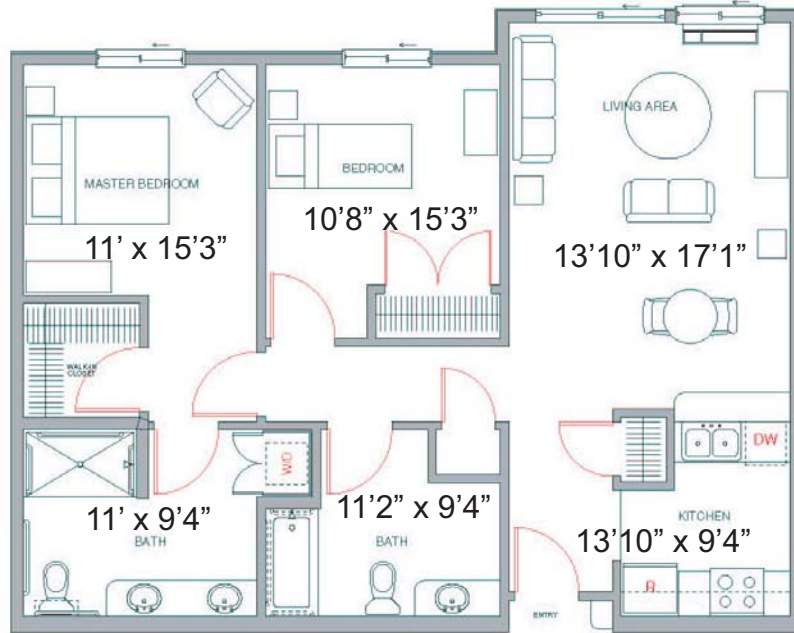

Independent Two Bedroom Units

Room dimensions are close approximations

Two Bedroom Type A (Type B includes Balcony)
Beginning From.....\$4025
980 Total Square Foot

2nd Person Fee = \$400

Two Bedroom Type C
Beginning From.....\$4385
1108 Total Square Foot