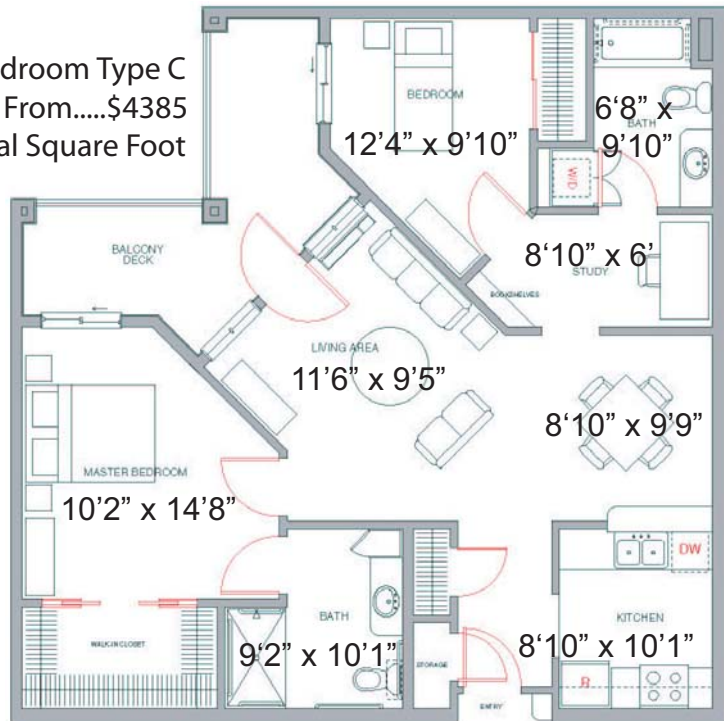

Independent Two Bedroom Units

Room dimensions are close approximations

Two Bedroom Type A (Type B includes Balcony)
Beginning From.....\$4025
980 Total Square Foot

2nd Person Fee = \$400

Two Bedroom Type C
Beginning From.....\$4385
1108 Total Square Foot