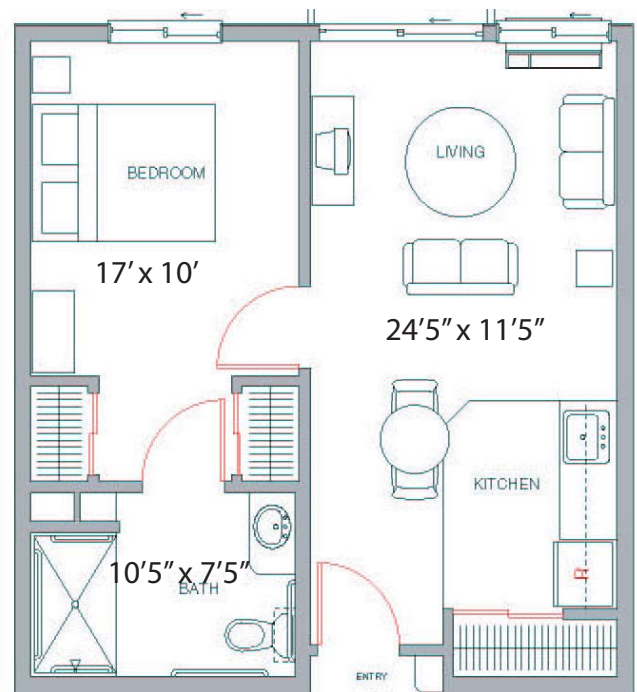

Assisted One Bedroom Units

Room dimensions are close approximations

One Bedroom Type C
Beginning From.....\$3605
484 Total Square Foot

2nd Person Fee = \$500

One Bedroom Type D
Beginning From.....\$3675
532 Total Square Foot