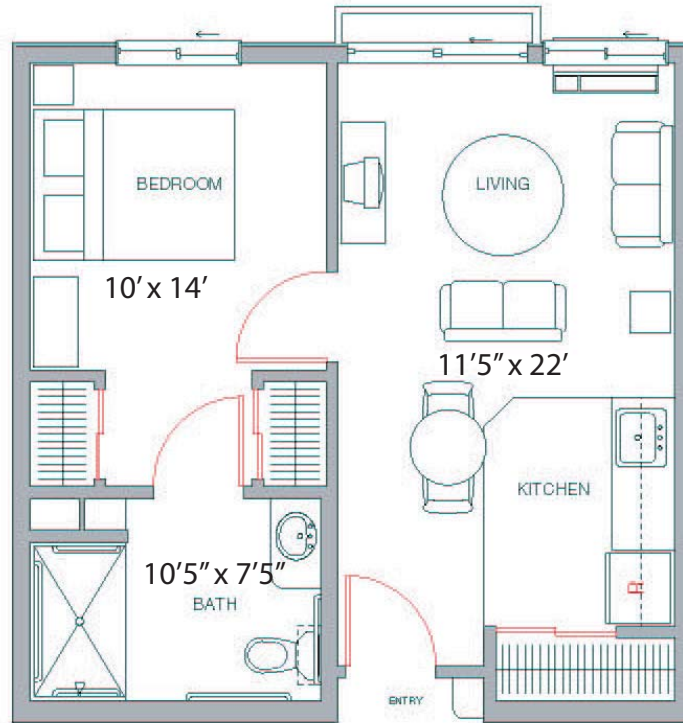

Assisted One Bedroom Units

Room dimensions are close approximations

One Bedroom Type C
Beginning From.....\$3605
484 Total Square Foot

2nd Person Fee = \$500

One Bedroom Type D
Beginning From.....\$3675
532 Total Square Foot