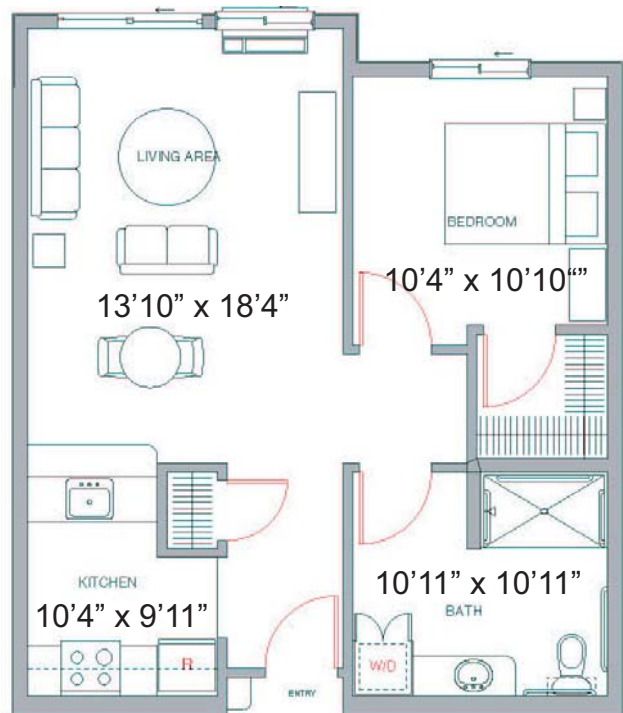

Independent One Bedroom Units

Room dimensions are close approximations

One Bedroom Type B
Beginning From.....\$3630
866 Total Square Foot

2nd Person Fee = \$400

One Bedroom Type A
Beginning From.....\$3235
760 Total Square Foot