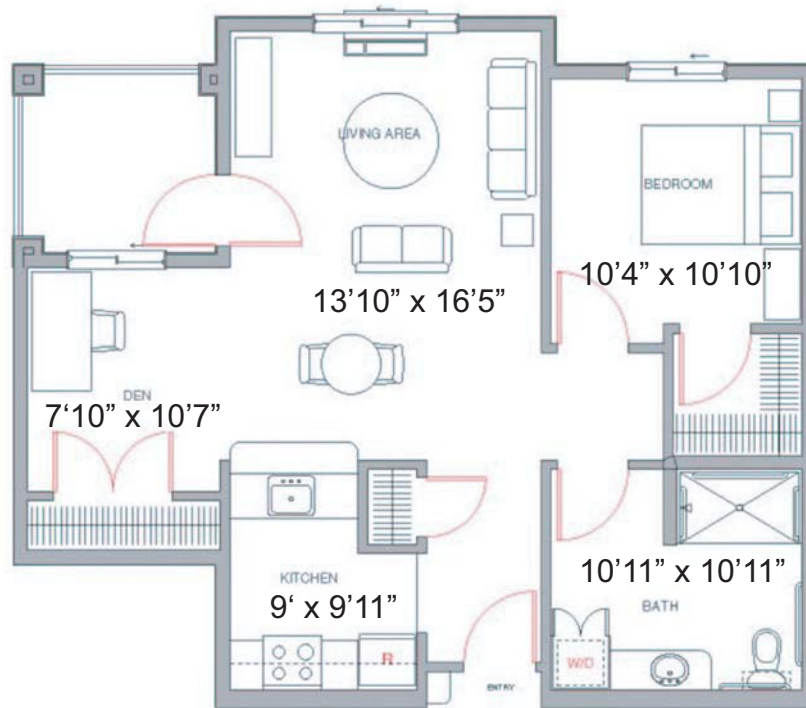

Independent One Bedroom Units

Room dimensions are close approximations

One Bedroom Type B
Beginning From.....\$3630
866 Total Square Foot

2nd Person Fee = \$400

One Bedroom Type A
Beginning From.....\$3235
760 Total Square Foot